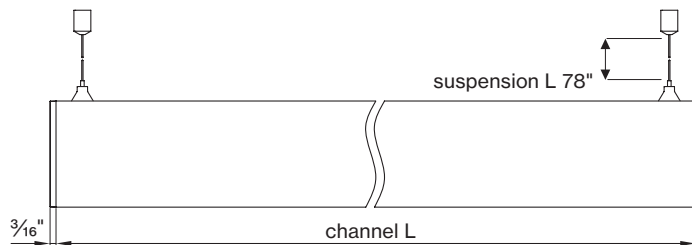

I CIRCUIT / EM

QS Single circuit *

J SHAPE / PATTERN

QS Linear / straight ST

K DIMENSIONS IN INCH

QS Linear 4' 48IN
QS Linear 6' 72IN
QS Linear 8' 96IN
QS Custom length XXFT
(QS in 2' increments only)

BASO
basolighting.com
xalusa.com

Technical data

	SIZE TYPE	LED COLOR TEMPERATURE	INPUT WATTS	DELIVERED LM TOTAL	LIGHT DISTRIBUTION	DELIVERED LM DIRECT	DELIVERED LM INDIRECT	OPTICAL EFFICIENCY	LUMINAIRE EFFICACY
BASO DIRECT / INDIRECT									
e LED									
	4' linear	35K	17.5 W	2060 lm	40% down / 60% up	215 lm/ft	300 lm/ft	73 %	117 lm/W
	6' linear		26.3 W	2060 lm					
	8' linear		35 W	4120 lm					
	2' + 2' corner		17.5 W	2060 lm					
e² LED									
	4' linear	35K	33.8 W	3850 lm	40% down / 60% up	407 lm/ft	555 lm/ft	73 %	113 lm/W
	6' linear		50.7 W	5775 lm					
	8' linear		67.7 W	7690 lm					
	2' + 2' corner		33.8 W	3850 lm					

Patterns top view

LINEAR

A	FIXTURES	CODE
48"	1' x 4' linear	ST - 0 4 FT
96"	1' x 8' linear	ST - 0 8 FT
144"	8' + 4' linear	ST - 1 2 FT

DIMENSIONS

BASO 4.0

PENDANT direct

direct / indirect

linear 4ft