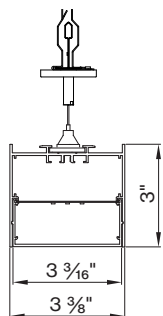

I CIRCUIT / EM

QS Single circuit *

J SHAPE / PATTERN

QS Linear / straight ST

K DIMENSIONS IN INCH

QS Linear 4' 48IN
QS Linear 6' 72IN
QS Linear 8' 96IN
QS Custom length XXFT
(QS in 2' increments only)

BASO
basolighting.com
xalusa.com

Technical data

	SIZE TYPE	LED COLOR TEMPERATURE	INPUT WATTS	DELIVERED LM TOTAL	LIGHT DISTRIBUTION	DELIVERED LM DIRECT	DELIVERED LM INDIRECT	OPTICAL EFFICIENCY	LUMINAIRE EFFICACY
BASO DIRECT / INDIRECT									
e LED									
	4' linear	35K	17.5 W	2060 lm	40% down / 60% up	215 lm/ft	300 lm/ft	73 %	117 lm/W
	6' linear		26.3 W	2060 lm					
	8' linear		35 W	4120 lm					
	2' + 2' corner		17.5 W	2060 lm					
e² LED									
	4' linear	35K	33.8 W	3850 lm	40% down / 60% up	407 lm/ft	555 lm/ft	73 %	113 lm/W
	6' linear		50.7 W	5775 lm					
	8' linear		67.7 W	7690 lm					
	2' + 2' corner		33.8 W	3850 lm					

Patterns top view

LINEAR

A	FIXTURES	CODE
48"	1' x 4' linear	ST - 0 4 FT
96"	1' x 8' linear	ST - 0 8 FT
144"	8' + 4' linear	ST - 1 2 FT

DIMENSIONS

BASO 4.0

PENDANT direct

direct / indirect

linear 4ft